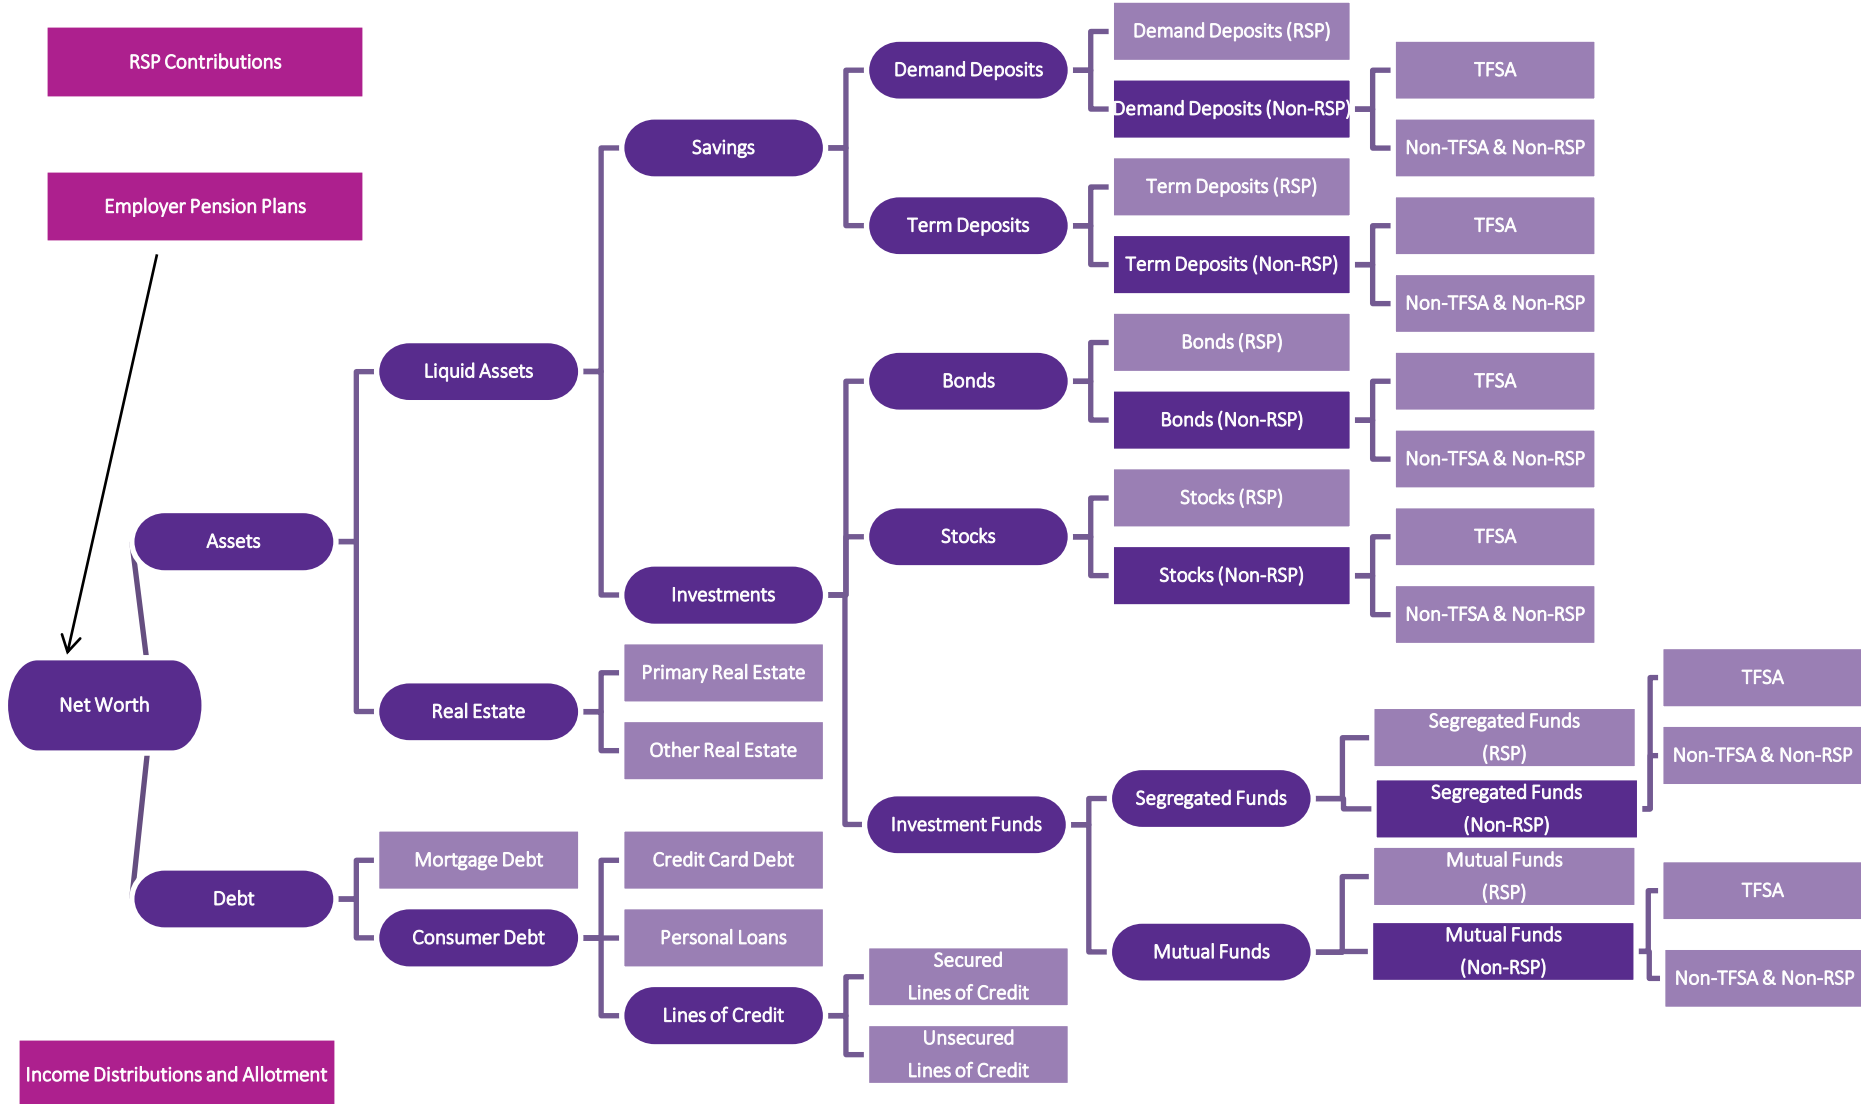

WEALTHSCAPES PRODUCT MAPPING

Legend: Most Granular Product Type Higher Level Category