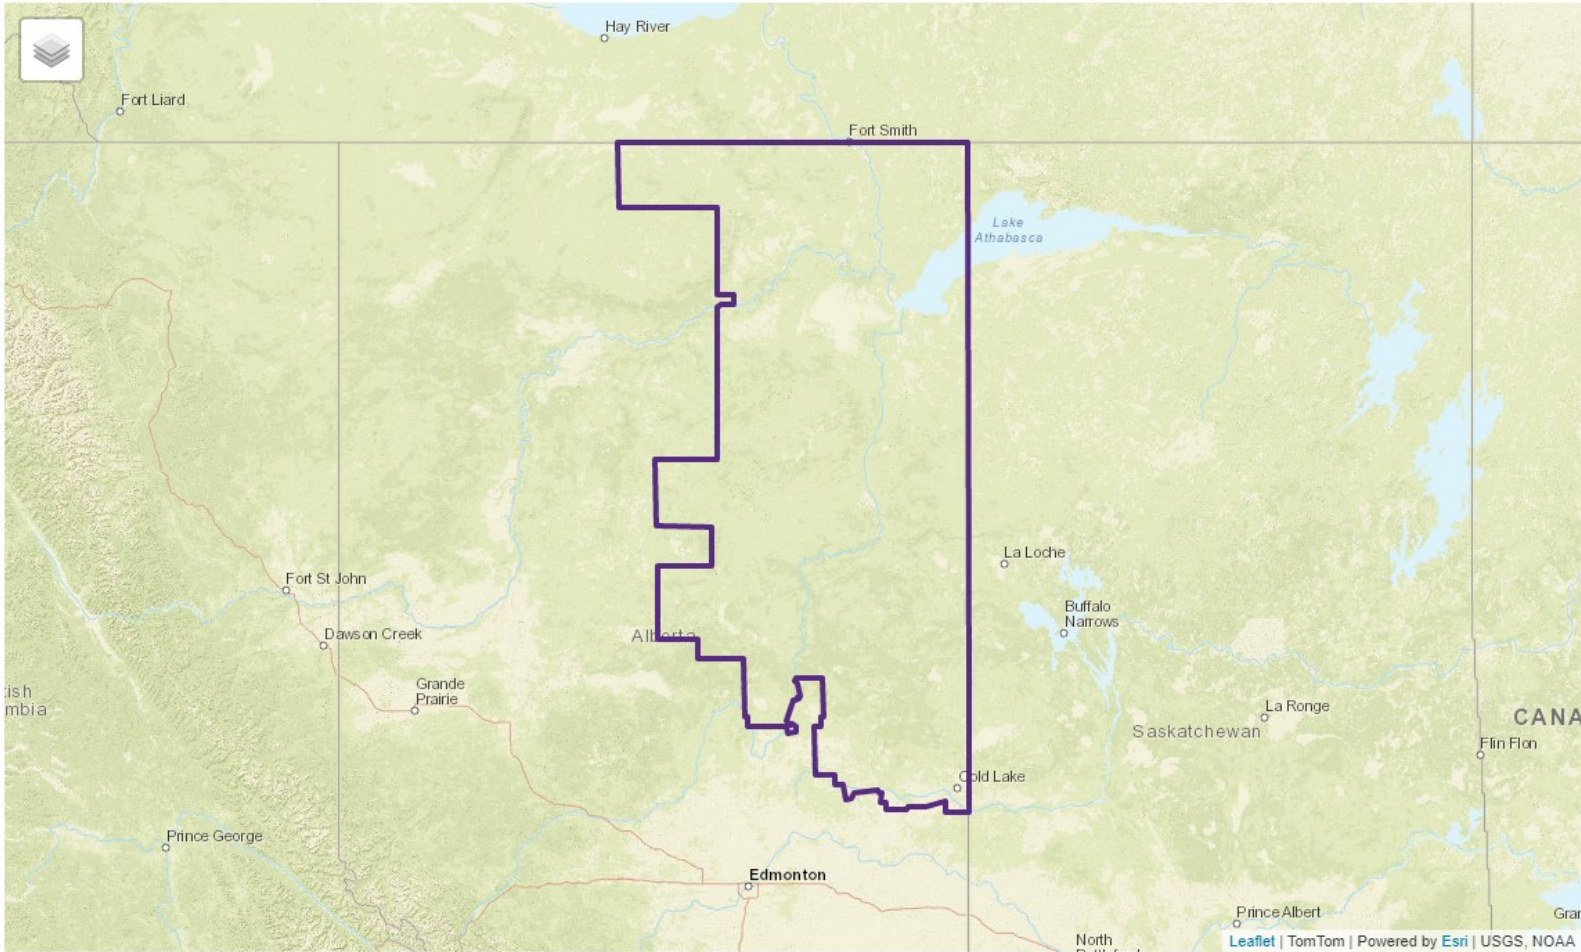

HOW TO READ

Highlights - DemoStats - Trade Area

A two-page summary including a map and key demographic variables in a Trade Area. The report is divided into four categories of demographic information.

DemoStats 2021 | Map

Trade Area: Fort McMurray--Cold Lake, AB

The first page of this report contains a map of the Trade Area. In this example, the Trade Area is McMurray—Cold Lake, Alberta.

The Benchmark—also referred to as the base—indicates the geographic extent for the report.