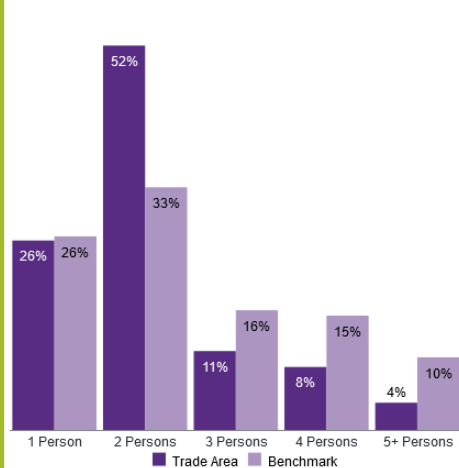

Executive Dashboards - Demographics - Population and Households (Trade Area)

Provides population and household data for the current year for the selected trade area. The variables for Population, Households, Median Maintainer Age, and Marital Status (Married/Common Law) will always be present. The variable for Family Status will dynamically show the top variable based on an index ranking with minimum 5% composition.

Demographics | Population & Households

ENVIRONICS
ANALYTICS

Trade Area: Lake of Bays, ON (TP)

The Trade Area, along with the Population and Households for the trade area.

POPULATION

3,549

HOUSEHOLDS

1,634

MEDIAN MAINTAINER AGE

64

Index: 120

MARITAL STATUS

68.3%

Index: 122

Married/Common-Law

FAMILY STATUS*

65.1%

Index: 173

Couples Without Children At Home

As an example, the Marital Status section indicates that **68.3%** of the household population in Lake of the Bays is either married or in a common-law relationship. With an Index value of **122**, this trade area is **22%** more likely to be married or in a common-law relationship compared to those in the benchmark of Ontario.

HOUSEHOLD SIZE

POPULATION BY AGE

Age Group	Count	%	Index
0 to 4	83	2.3	47
5 to 9	93	2.6	51
10 to 14	113	3.2	59
15 to 19	122	3.4	61
20 to 24	146	4.1	61
25 to 29	131	3.7	51
30 to 34	128	3.6	51
35 to 39	136	3.8	56
40 to 44	146	4.1	65
45 to 49	164	4.6	74
50 to 54	207	5.8	90
55 to 59	305	8.6	120
60 to 64	407	11.5	173
65 to 69	408	11.5	206
70 to 74	370	10.4	223
75 to 79	286	8.1	249
80 to 84	170	4.8	218
85+	134	3.8	163