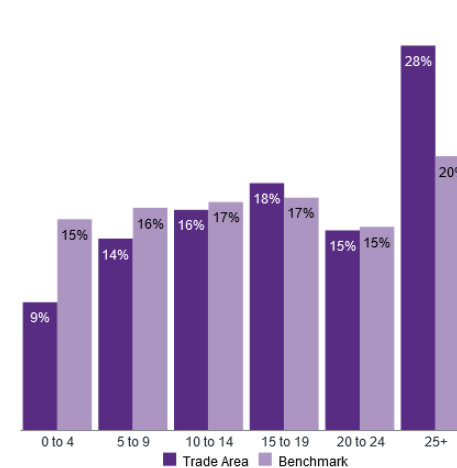

MEDIAN MAINTAINER AGE

64

Index: 120

MARITAL STATUS

68.3%

Index: 122

Married/Common-Law

FAMILY STATUS*

65.1%

Index: 173

Couples Without Children At Home

As an example, the Marital Status section indicates that **68.3%** of the household population in Lake of the Bays is either married or in a common-law relationship. With an Index value of **122**, this trade area is **22%** more likely to be married or in a common-law relationship compared to those in the benchmark of Ontario.

HOUSEHOLD SIZE

POPULATION BY AGE

Age Group	Count	%	Index
0 to 4	83	2.3	47
5 to 9	93	2.6	51
10 to 14	113	3.2	59
15 to 19	122	3.4	61
20 to 24	146	4.1	61
25 to 29	131	3.7	51
30 to 34	128	3.6	51
35 to 39	136	3.8	56
40 to 44	146	4.1	65
45 to 49	164	4.6	74
50 to 54	207	5.8	90
55 to 59	305	8.6	120
60 to 64	407	11.5	173
65 to 69	408	11.5	206
70 to 74	370	10.4	223
75 to 79	286	8.1	249
80 to 84	170	4.8	218
85+	134	3.8	163

AGE OF CHILDREN AT HOME

The Household Size bar chart shows the distribution of household size for the trade area compared to the benchmark.

The Population by Age table shows the age distribution of the trade area and includes the count, per cent composition, and index value for each age cohort.